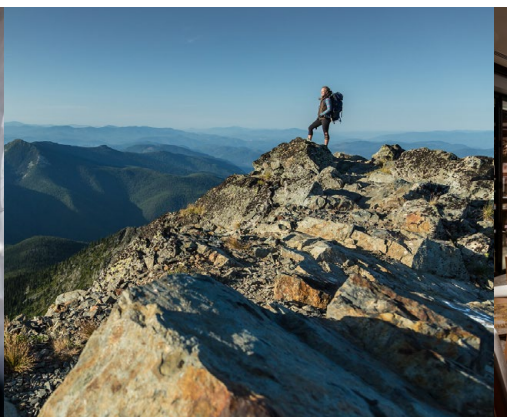

AUTOGRAPH COLLECTION^{SM}
HOTELS

FOR MORE INFO
CONTACT US TODAY

THEJOSIE.COM | SALES@THEJOSIE.COM | +1.250.362.5155
4306 RED MOUNTAIN RD, ROSSLAND, BC V0G1Y0 CANADA