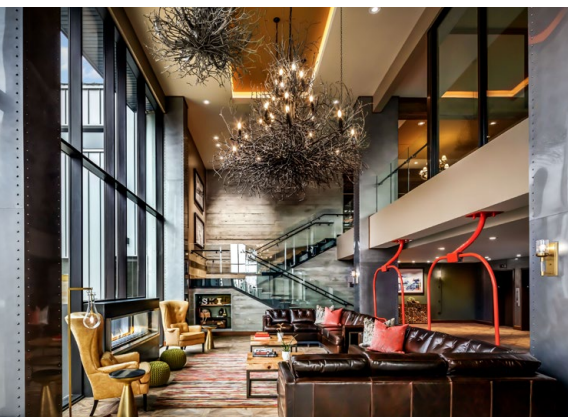

AUTOGRAPH COLLECTION^{SM}
HOTELS

FOR MORE INFO
CONTACT US TODAY

THEJOSIE.COM | SALES@THEJOSIE.COM | +1.250.362.5155
4306 RED MOUNTAIN RD, ROSSLAND, BC V0G1Y0 CANADA